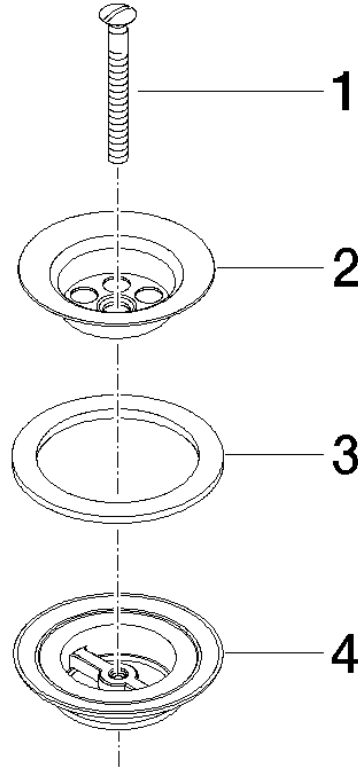

10 100 970

Fits: IMO, LULU, MADISON, MEM, TARA,
CL.1, LISSÉ, VAIA, META, CYO

	Brushed Bronze	10 100 970-42
	Chrome	10 100 970-00
	Brushed Platinum	10 100 970-06
	Platinum	10 100 970-08
	Durabass (23kt Gold)	10 100 970-09
	Dark Chrome	10 100 970-19
	Light Gold	10 100 970-26
	Brushed Light Gold	10 100 970-27
	Brushed Durabass (23kt Gold)	10 100 970-28
	Brushed Champagne (22kt Gold)	10 100 970-46
	Champagne (22kt Gold)	10 100 970-47
	Brushed Chrome	10 100 970-93
	Brushed Dark Platinum	10 100 970-99

Grated waste 1 1/4" - Brushed Bronze

IMO

10 100 970

10 100 970

10 100 970

Parts for other finishes can be found here: [Chrome](#)

Spare parts list

No.	Item Number	Name	Quantity used	Delivery time
1	09 30 30 115-42	screw	1	60
2	09 11 01 005-42	strainer	1	60
3	09 14 03 005 90	seal	1	60
4	09 11 01 007-07	pop-up waste	1	60